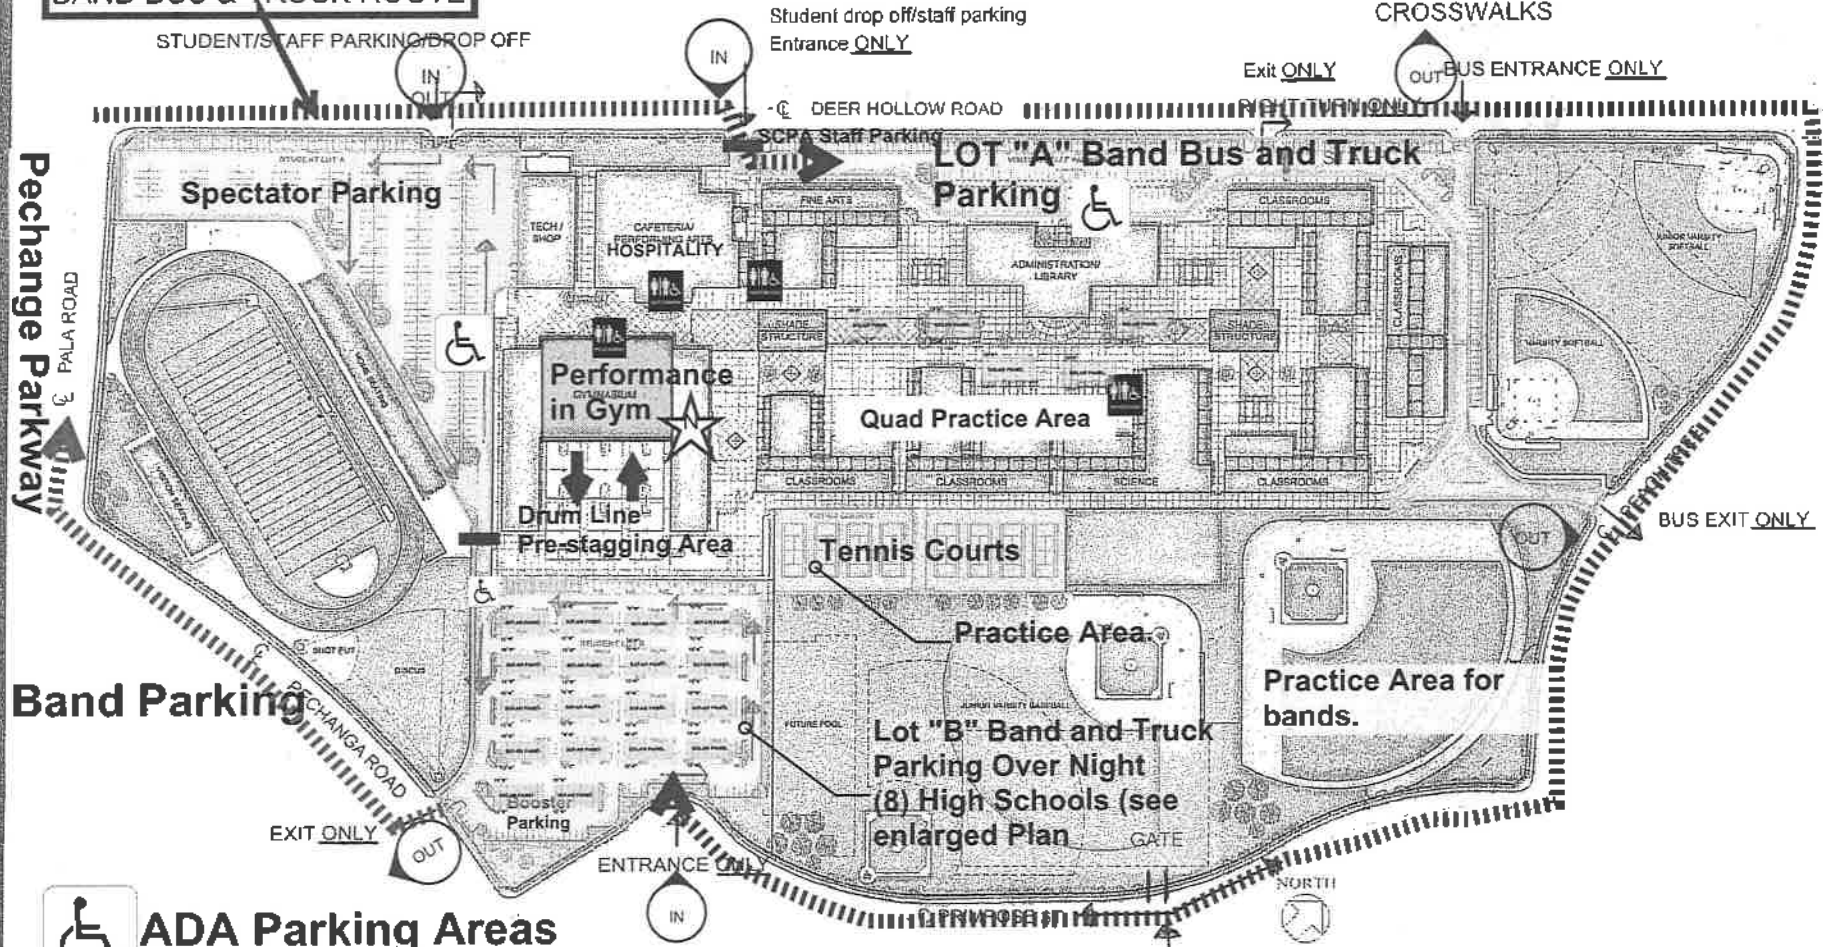

GREAT OAK HIGH SCHOOL

TEMECULA VALLEY UNIFIED SCHOOL DISTRICT

SITE PLAN

STUDENT/STAFF PARKING/DROP OFF/TRAFFIC FLOW MAP

IF YOU ARE PARKING ACROSS THE ST
AT THE PARK, BE SURE TO USE THE
CROSSWALKS

BAND BUS & TRUCK ROUTE

Band Parking

LOT "A" Band Bus and Truck Parking

Lot "B" Band and Truck Parking Over Night (8) High Schools (see enlarged Plan)

ADA Parking Areas

Restrooms

GUEST MAP & INFORMATION

PLEASE FOLLOW TRAFFIC DIRECTIONS AND WATCH YOUR SPEED